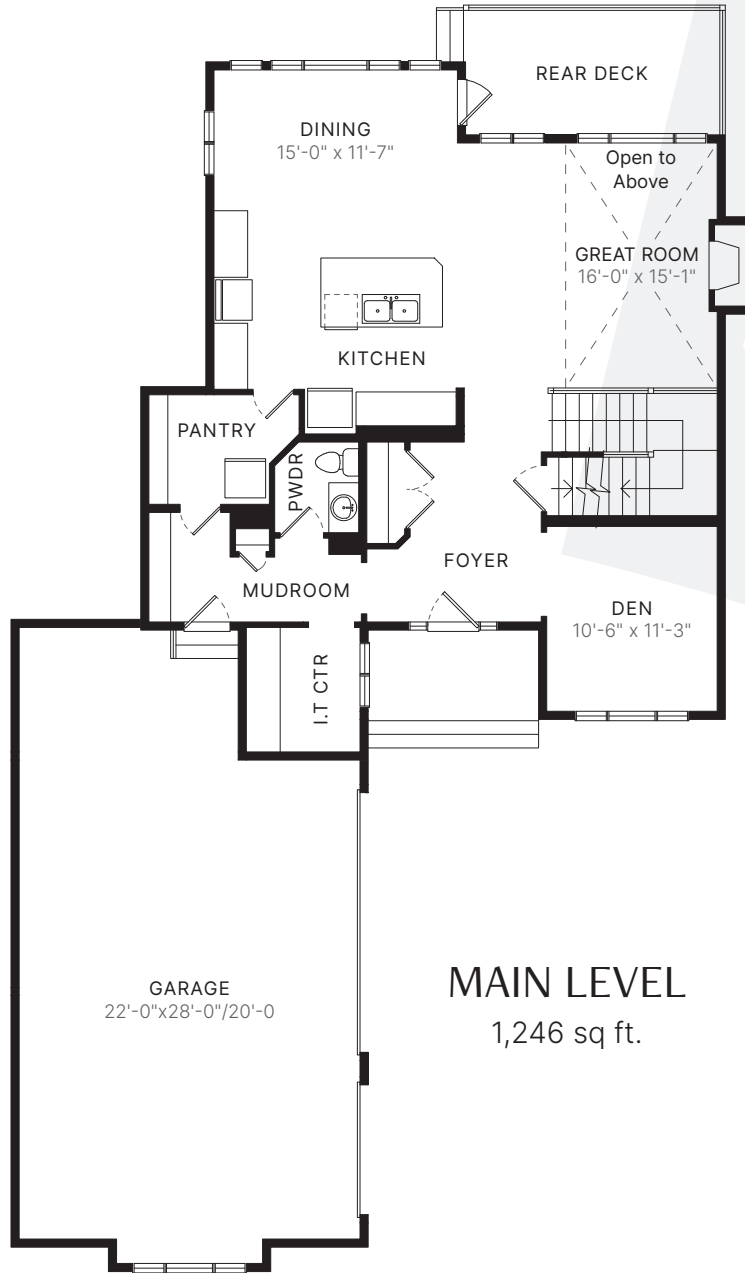

# BERKELEY

—  
3 bed + den  
2.5 bath  
—  
TOTAL SPACE  
2,635 sq ft.

# BERKELEY

-  
3 bed + den  
2.5 bath  
-  
TOTAL SPACE  
2,635 sq ft.