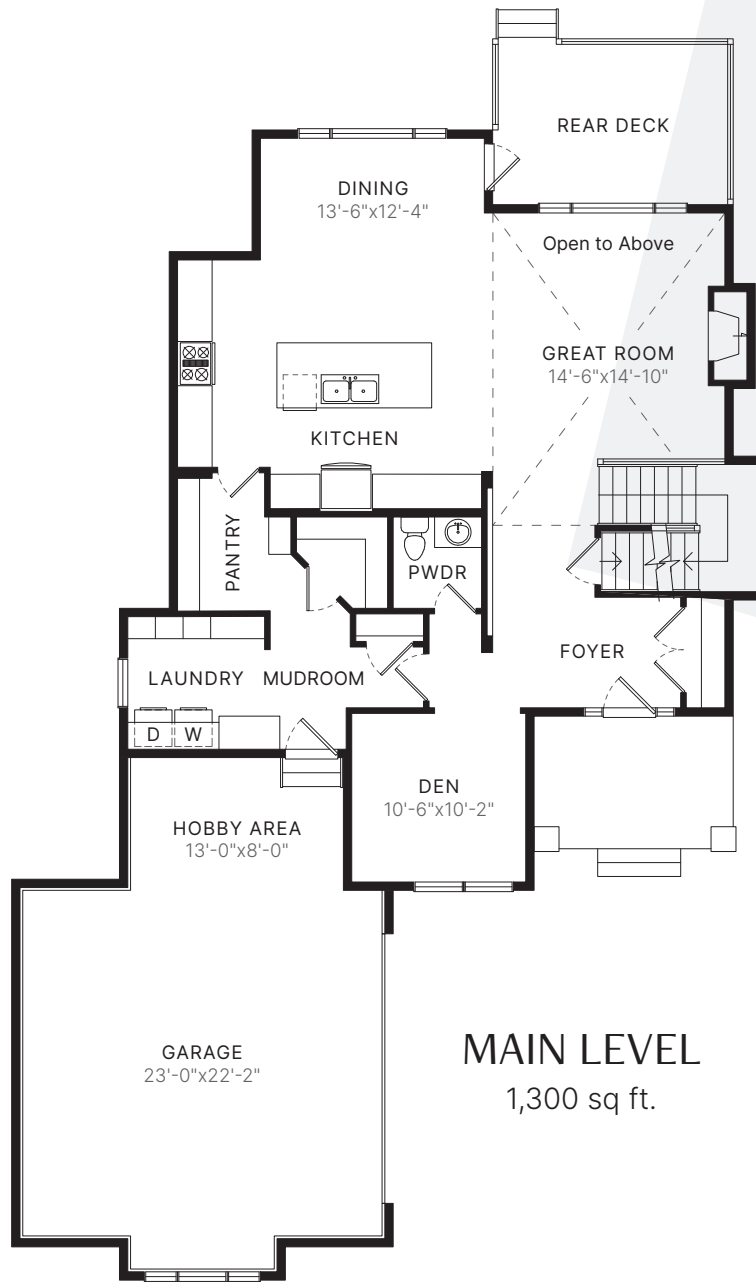

# STERLING

3 bed + den  
2.5 bath

TOTAL SPACE  
2,497 sq. ft.