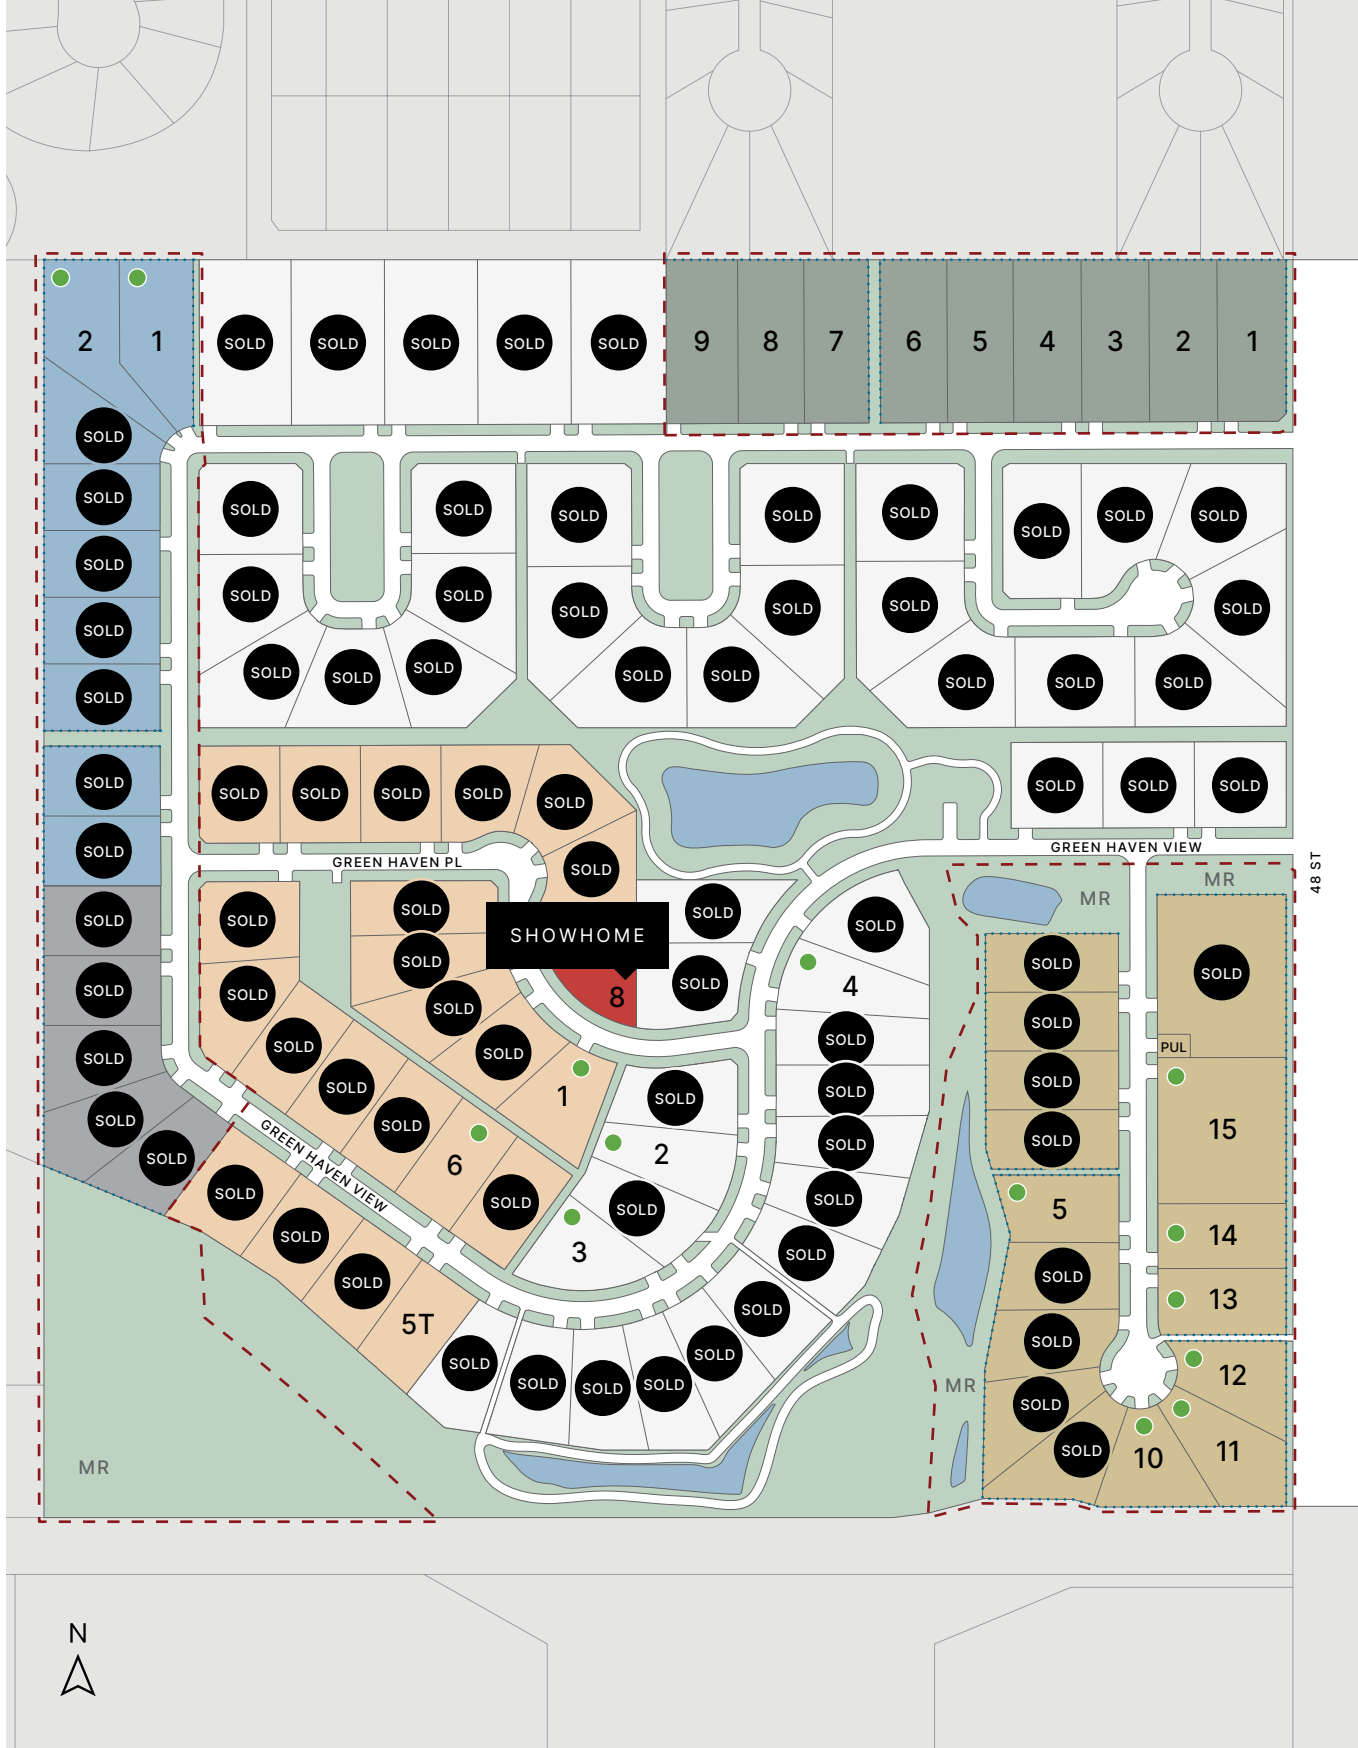

GREEN HAVEN LOT MAP

May 22, 2024

LEGEND

- Phase 2
- Phase 3
- Phase 4
- Phase 5
- Showhome
- Available
- Sold
- Existing Residential
- Development Boundary
- Developer Fencing

FIFTH | **AVE**
HOMES