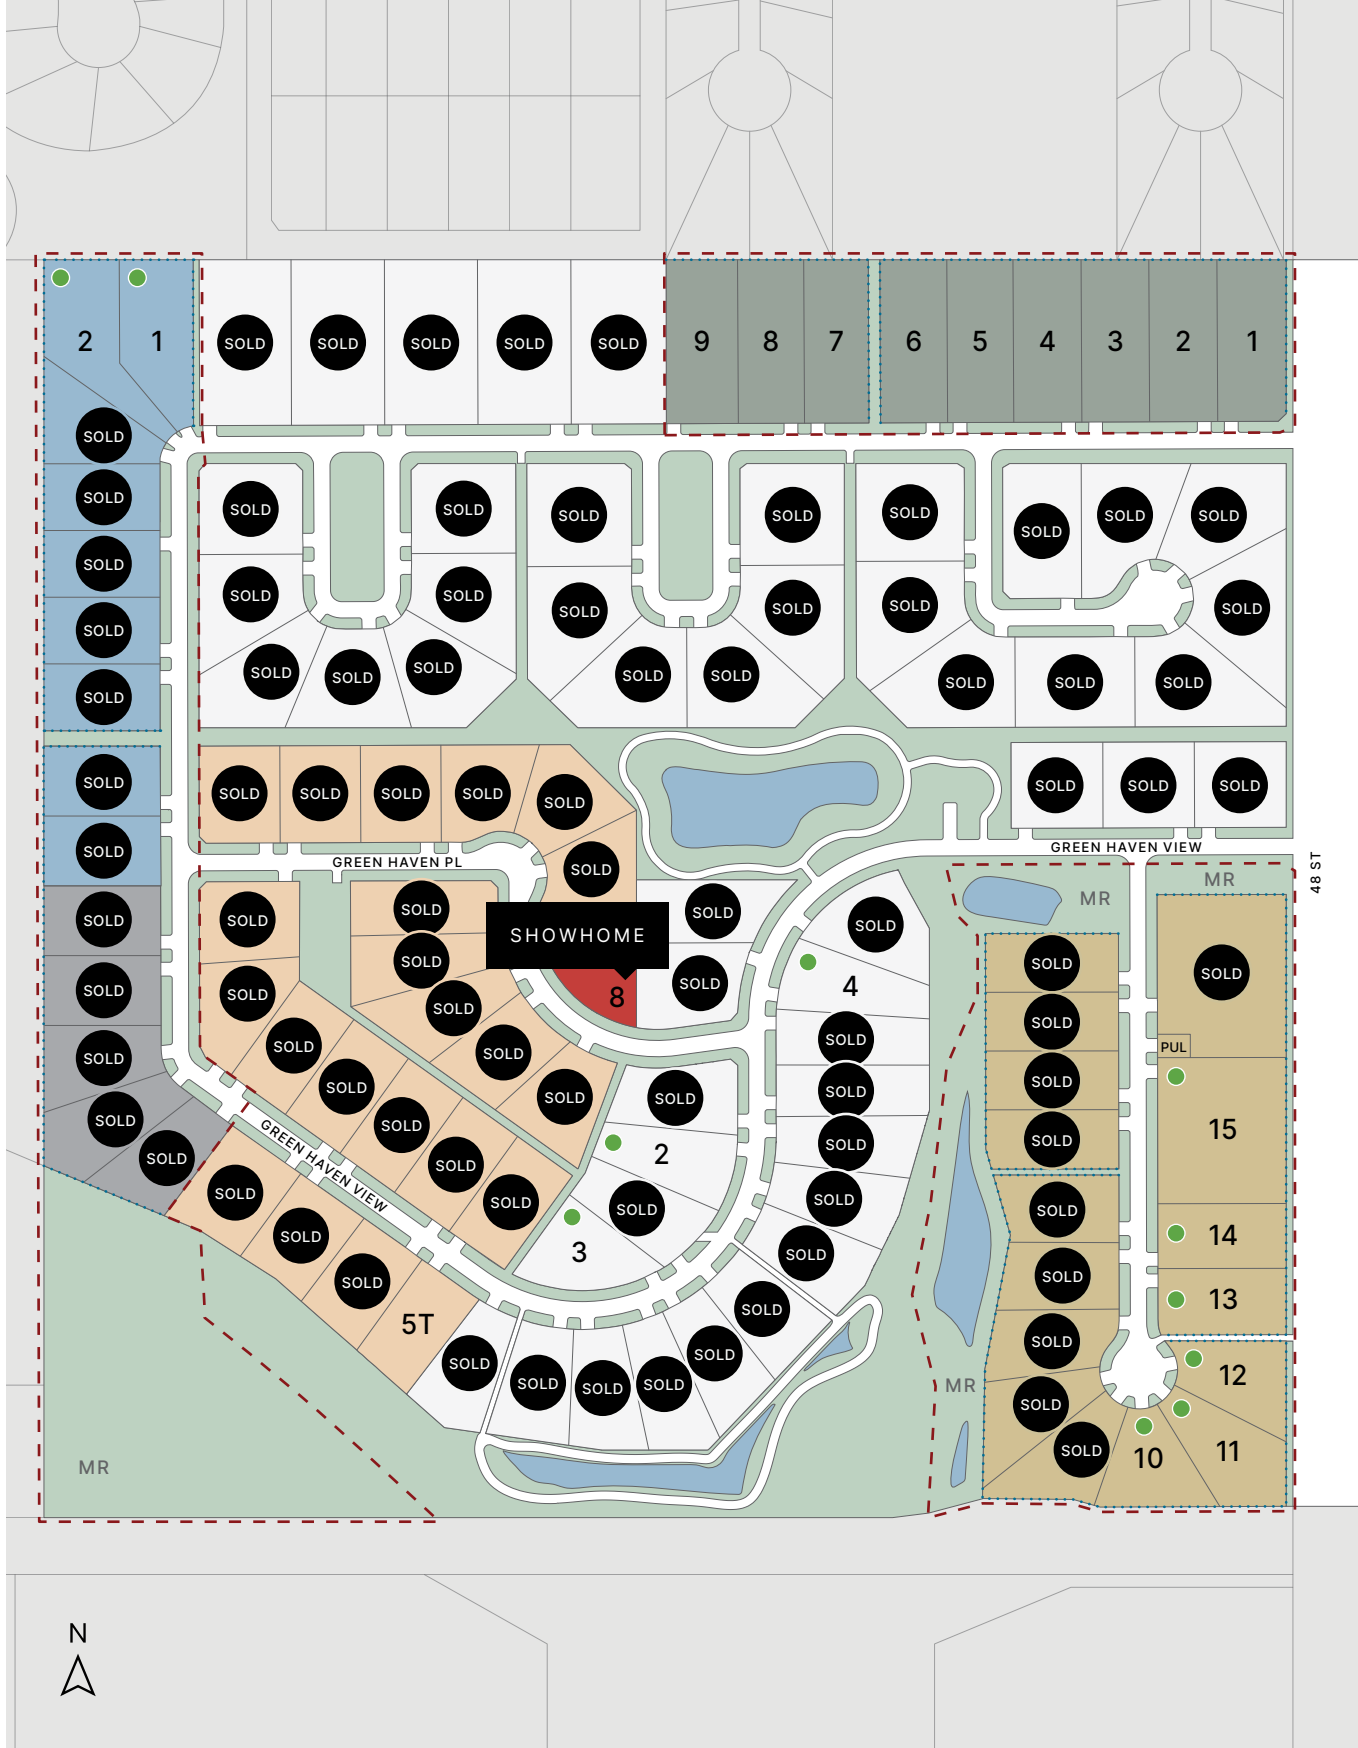

GREEN HAVEN LOT MAP

LEGEND

- Phase 2
- Phase 3
- Phase 4
- Phase 5
- Showhome
- Available
- Sold
- Existing Residential
- Development Boundary
- Developer Fencing

FIFTH | **AVE**
HOMES