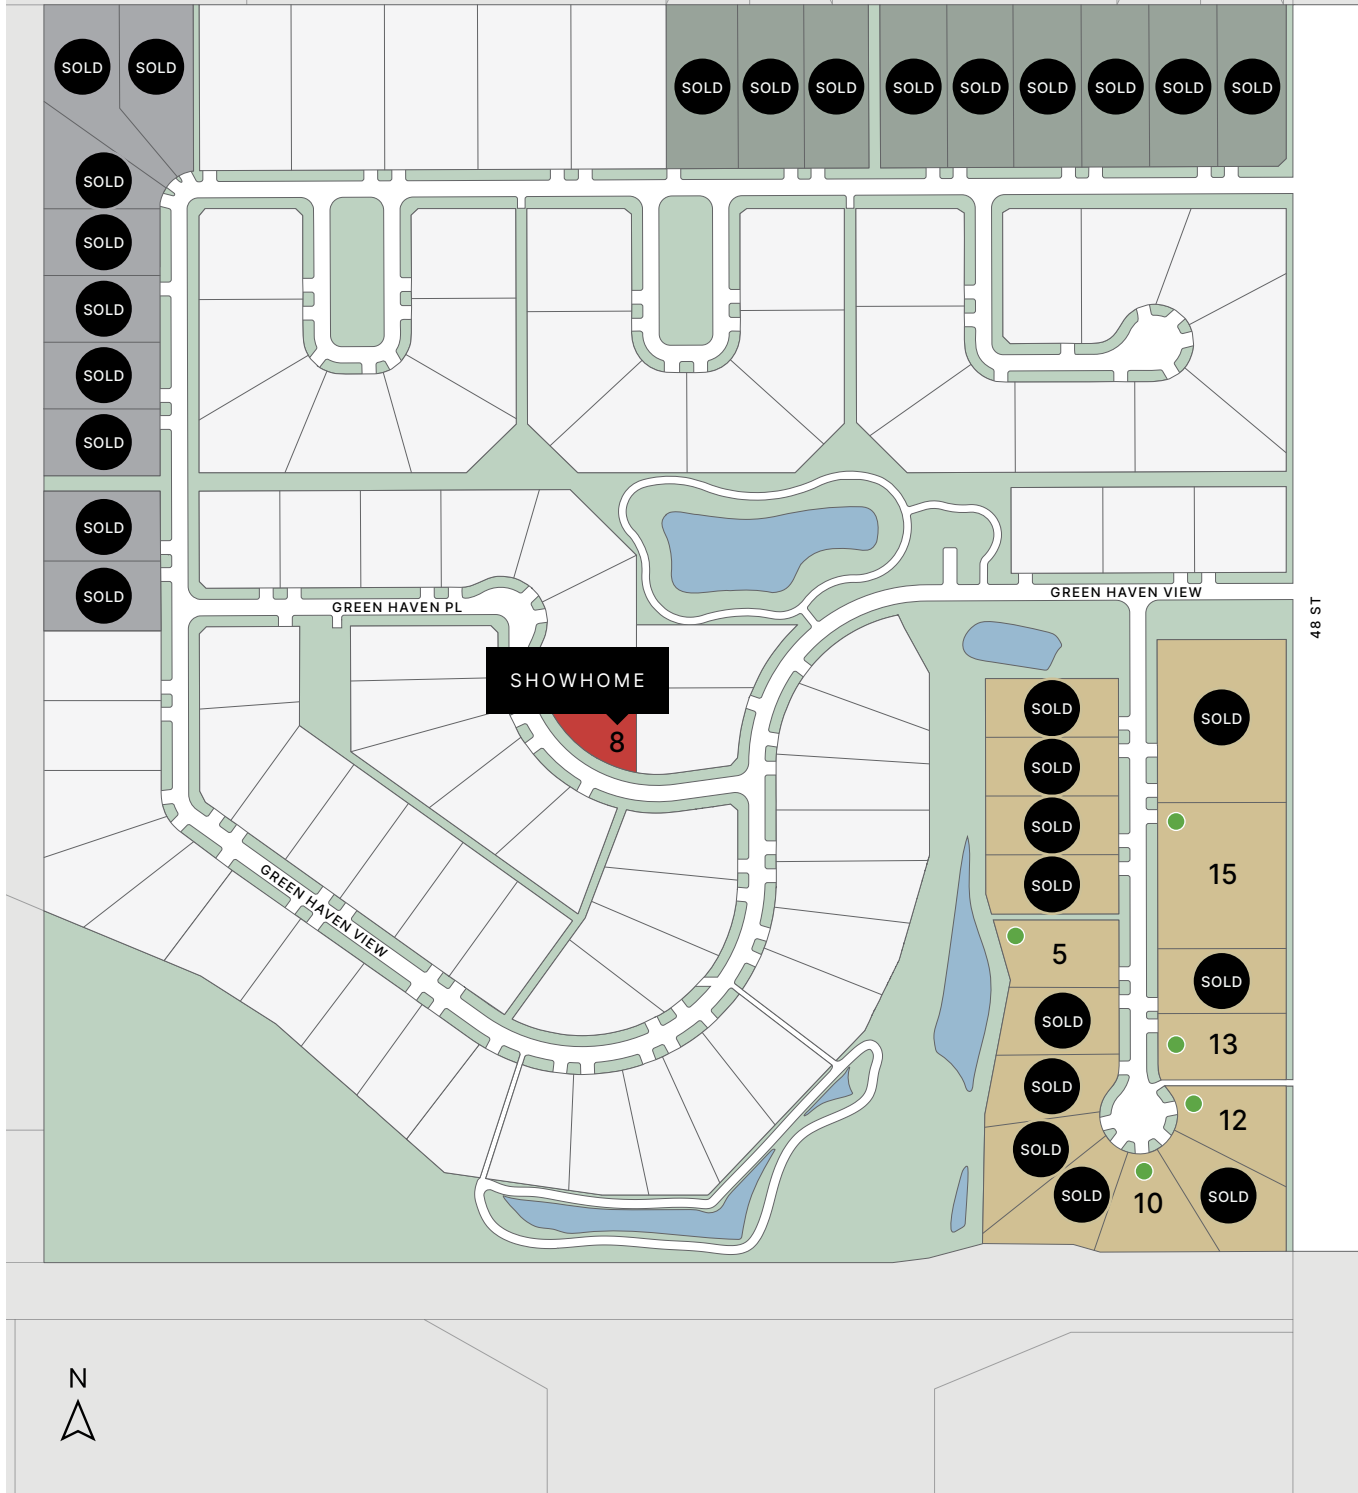

# GREEN HAVEN LOT MAP

**LEGEND**

- Available
- Phase 3
- Showhome
- Existing Residential

March 2025