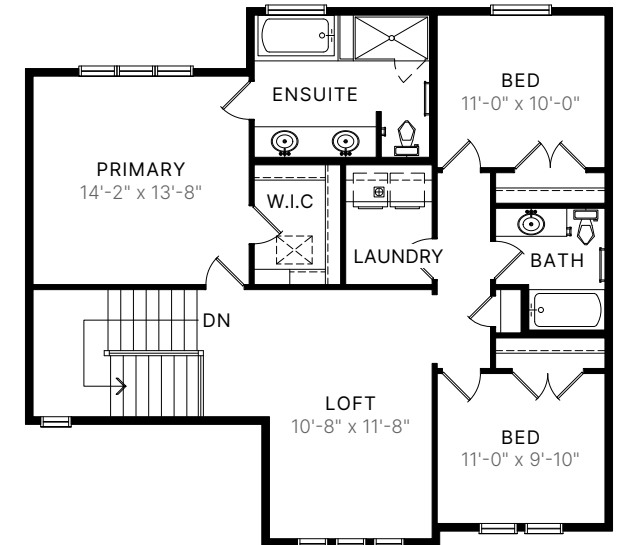

46 Heritage Close

LOT
14

MOVE IN
Summer 2025

MODEL
Henry

SIZE
2,104 sq ft.

Features

- + Full-height kitchen cabinetry with straight riser to ceiling
- + Spa inspired ensuite with soaker tub
- + 10mm ensuite shower glass
- + Gas fireplace in greatroom
- + EV charger rough-in
- + 9' main floor ceilings with 8' interior doors
- + Custom MDF built-ins throughout
- + Rear deck included
- + Walk out lot

Upgrades

- + Pantry cabinet upgrade
- + Custom lighting package throughout
- + Large format tile upgrades

MAIN LEVEL
1,035 sq ft.

UPPER LEVEL
1,069 sq ft.