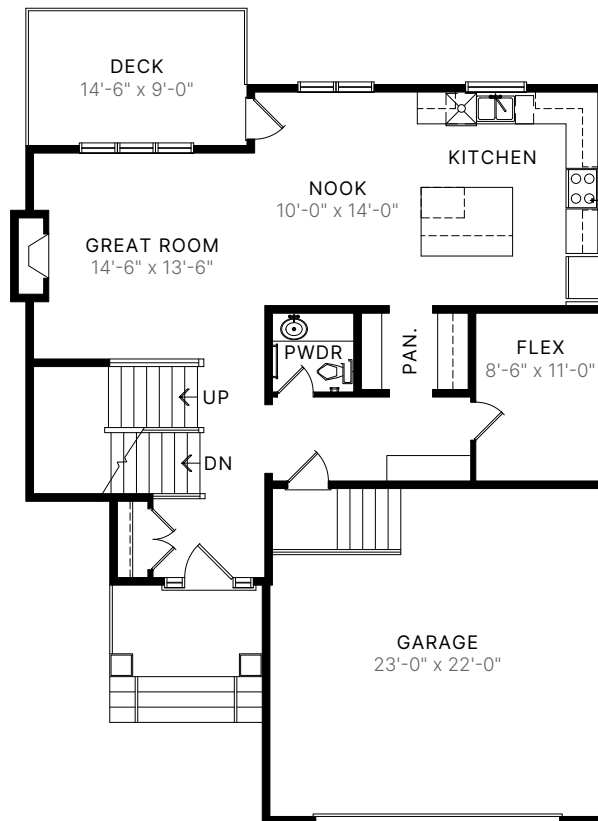

46 Heritage Close

LOT
14

MOVE IN
Summer 2025

MODEL
Henry

SIZE
2,104 sq ft.

Features

- + Full-height kitchen cabinetry with straight riser to ceiling
- + Spa inspired ensuite with soaker tub
- + 10mm ensuite shower glass
- + Gas fireplace in greatroom
- + EV charger rough-in
- + 9' main floor ceilings with 8' interior doors
- + Custom MDF built-ins throughout
- + Rear deck included
- + Walk out lot

Upgrades

- + Pantry cabinet upgrade
- + Custom lighting package throughout
- + Large format tile upgrades

MAIN LEVEL
1,035 sq ft.

UPPER LEVEL
1,069 sq ft.