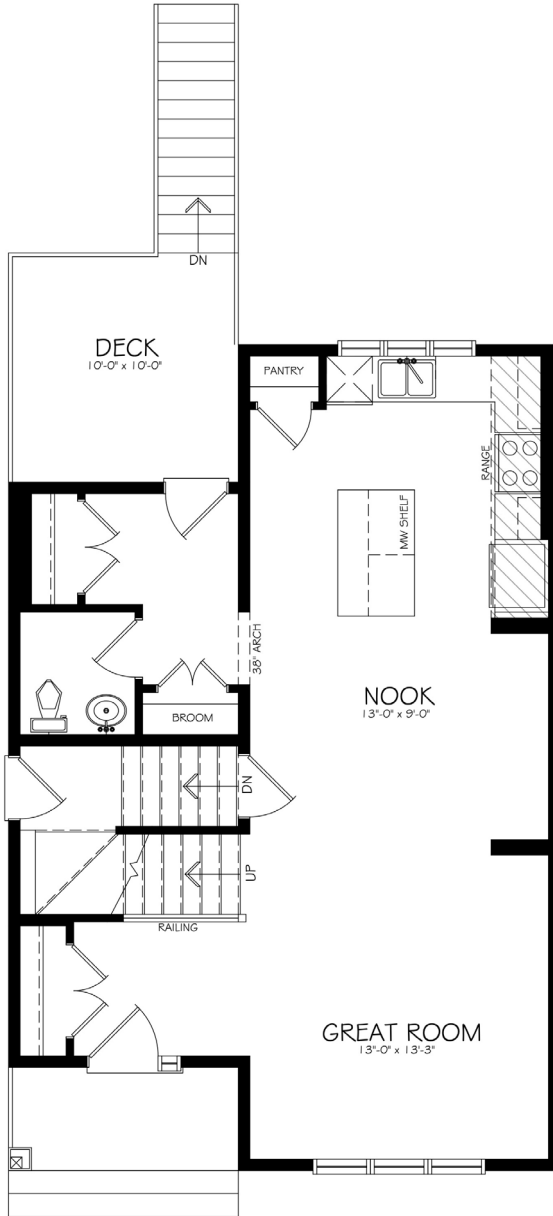

# 18 Tillotson Downs

HEATH — PRAIRIE

1,488 sq ft // 3 beds // 2.5 baths

## MAIN LEVEL

759 sq ft