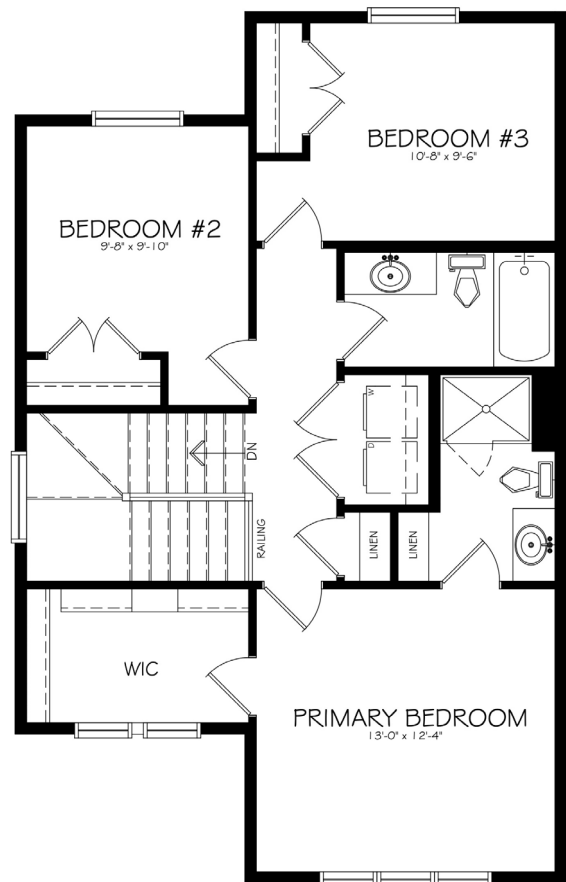

# 18 Tillotson Downs

HEATH — PRAIRIE

1,488 sq ft // 3 beds // 2.5 baths

## MAIN LEVEL

759 sq ft