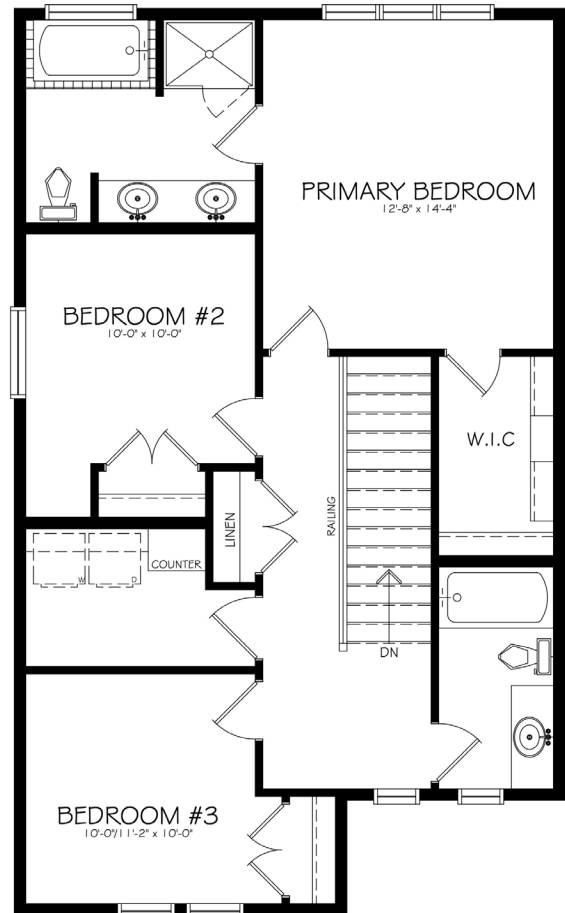

# 20 Tillotson Downs

FLINT — FARMHOUSE

1,756 sq ft // 3 beds // 2.5 baths

## MAIN LEVEL

901 sq ft