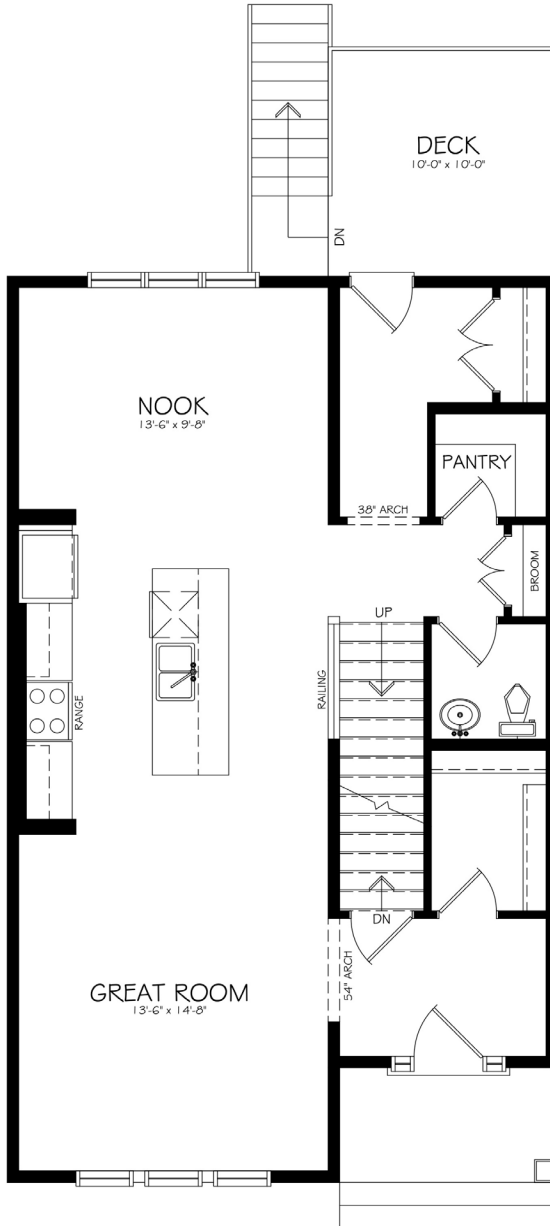

# 20 Tillotson Downs

FLINT — FARMHOUSE

1,756 sq ft // 3 beds // 2.5 baths

## MAIN LEVEL

901 sq ft